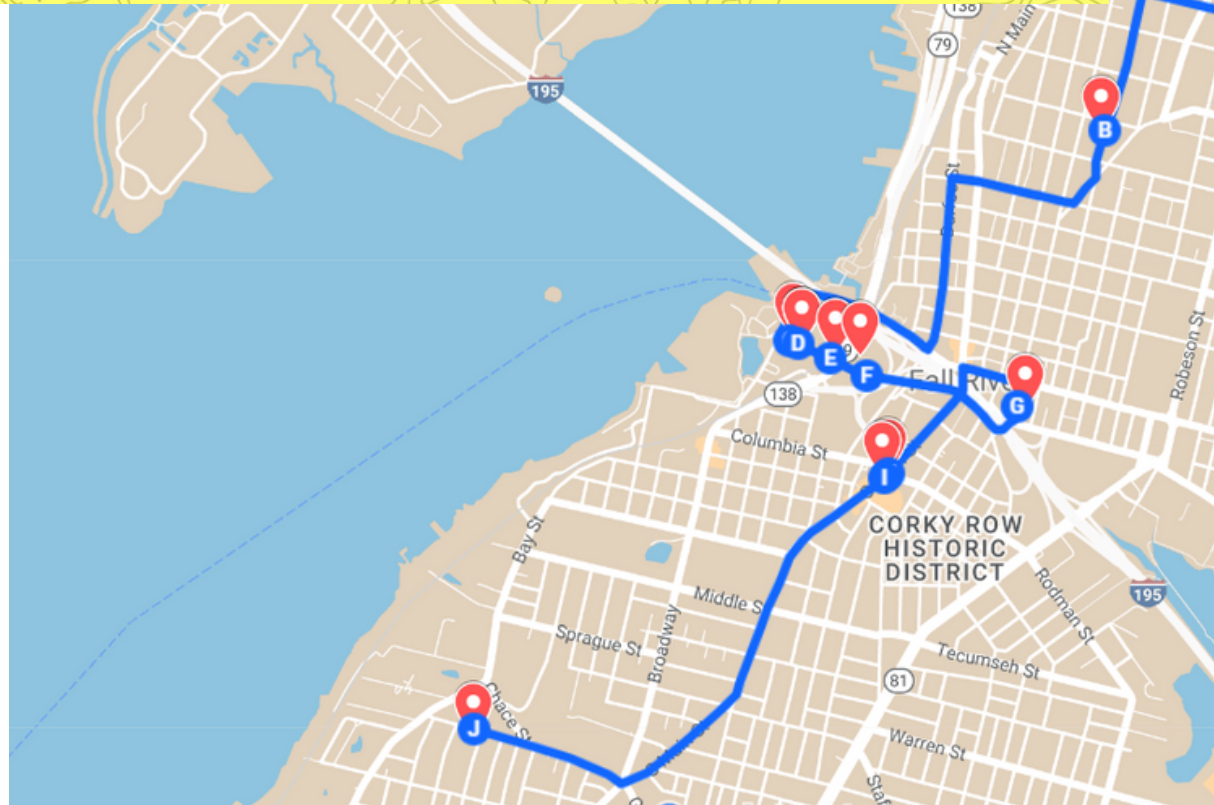

**DOWNLOAD THIS MAP
RIGHT TO YOUR PHONE**

OPEN STUDIOS LOCATIONS

- A GRIMSHAW-GUDEWICZ GALLERY AT BRISTOL**
777 Elsbree Street
- B GREATER FALL RIVER ART ASSOCIATION**
80 Belmont Street
- C NARROWS CENTER FOR THE ARTS**
16 Anawan Street
- D CRAFTYISH & LITTLE MISS ART**
28 Anawan Street
- E SHANE LANDING STUDIOS LLC**
192 Anawan St Bldg 6, 5th Floor
- F SMOKESTACK STUDIOS**
777 Elsbree Street
- G FALL RIVER MUSEUM OF CONTEMPORARY ART**
44 Troy Street
- H VIVA MAKER SHOP**
333 S Main Street
- I THE IGNITION SPACE**
341 S Main Street
- J SOCO ART LABS**
145 Globe Street

FRACC
Fall River Arts & Culture Coalition

FABRIC

MC Mass Cultural Council

Open Studios for Fabric Arts Festival is organized by the Fall River Arts & Culture Coalition (FRACC) with support from the Fall River Cultural Council and Mass Cultural Council. Learn more, visit thefracc.org and follow @f_r_a_c_c.